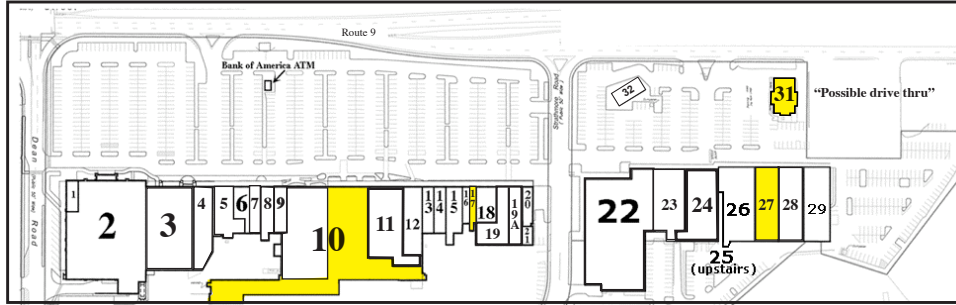

# Sherwood Plaza

1 Starbucks Coffee	1,679 s/f	9 Hot Doogy	2,000 s/f	17 Available	960 s/f	25 ABI Lab Office	17,518 s/f
2 Dick's Sporting Goods	66,000 s/f	10 Available	32,039 s/f	18 Smashburger	2,300 s/f	26 Sora Seafood Buffet	10,684 s/f
3 Barnes & Noble	17,939 s/f	10a Mom's Organic Market	16,570 s/f	19 Destination XL	6,700 s/f	27 Available TEMP	8,008 s/f
4 The Paper Store	7,100 s/f	11 Skechers	10,259 s/f	19A Destination XL	3,500 s/f	28 Flooring America	8,400 s/f
5 The Paper Store	4,100 s/f	12 Carter's Childrenswear	5,921 s/f	20 Sally Beauty	1,649 s/f	29 Town Fair Tire	8,470 s/f
6 Gentle Dental	3,320 s/f	13 Dellari Salon	2,500 s/f	21 Management Office	800 s/f	30-1 LA Fitness	30,000 s/f
7 Paymore	2,000 s/f	14 For Eyes Optical	2,600 s/f	22 The Tile Shop	26,288 s/f	30-2 ABI Labs	68,000 s/f
8 Skin Tight Med Spa	2,400 s/f	15 Zaftig's Deli	3,400 s/f	23 Better Home Furniture	13,197 s/f	31 Available TEMP	3,202 s/f
		16 Euro Design Jewelry	1,440 s/f	24 Pet World	12,153 s/f	32 Good Feet	1,827 s/f