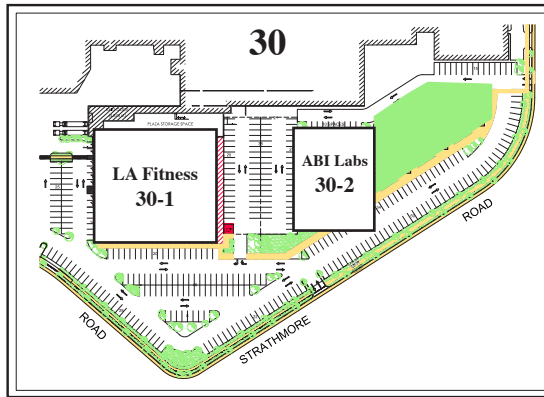

## Natick, Massachusetts

Sherwood Plaza is one of the best known retail properties in the greater Boston market. It is located along ¼ mile of Route 9 across from the Natick Mall in the heralded area known as the “Golden Mile” due to high sales in the vicinity. National and regional retailers anchor the property with known names such as Dick’s Sporting Goods, Barnes & Noble, Skechers, The Tile Shop and LA Fitness to name a few. Approximately 65,000 cars a day pass this property which has been transformed into a “lifestyle look” center. With over 300,000 SF of retail facing Route 9, and 2.5 visits per year, nestled among biotech & software giants, Sherwood Plaza offers retailers an ideal location for their businesses.

# Sherwood Plaza

1 Starbucks Coffee	1,679 s/f	9 Hot Doogy	2,000 s/f	17 Available	960 s/f	25 ABI Lab Office	17,518 s/f
2 Dick's Sporting Goods	66,000 s/f	10 Available	32,039 s/f	18 Smashburger	2,300 s/f	26 Sora Seafood Buffet	10,684 s/f
3 Barnes & Noble	17,939 s/f	10a Mom's Organic Market	16,570 s/f	19 Destination XL	6,700 s/f	27 Available TEMP	8,008 s/f
4 The Paper Store	7,100 s/f	11 Skechers	10,259 s/f	19A Destination XL	3,500 s/f	28 Flooring America	8,400 s/f
5 The Paper Store	4,100 s/f	12 Carter's Childrenswear	5,921 s/f	20 Sally Beauty	1,649 s/f	29 Town Fair Tire	8,470 s/f
6 Gentle Dental	3,320 s/f	13 Dellari Salon	2,500 s/f	21 Management Office	800 s/f	30-1 LA Fitness	30,000 s/f
7 Paymore	2,000 s/f	14 For Eyes Optical	2,600 s/f	22 The Tile Shop	26,288 s/f	30-2 ABI Labs	68,000 s/f
8 Skin Tight Med Spa	2,400 s/f	15 Zaftig's Deli	3,400 s/f	23 Better Home Furniture	13,197 s/f	31 Available TEMP	3,202 s/f
		16 Euro Design Jewelry	1,440 s/f	24 Pet World	12,153 s/f	32 Good Feet	1,827 s/f